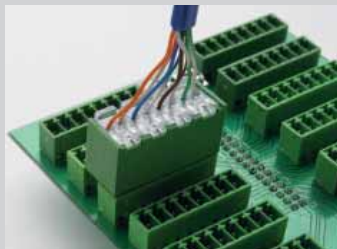

improved functionality

the new dmc1 from M&S

**Designed for today's home**, the dmc1 music/communication system offers the homeowner the peace of mind of being able to monitor what's going on in and outside their home. Its elegant style is irresistible – although style is conveyed more convincingly by what you can't see. Updated to accommodate CAT5 wiring with quick connectors, the dmc1 was engineered with both the homeowner and installer in mind, by simplifying installation and improving performance. The dmc1 has an upgrade path to make it a stereo distributed audio system supporting up to 30 pairs of speakers in the home. By simply adding a power amplifier, your intercom becomes a stereo music source, delivering stereo quality music from the FM radio or optional CD player to any room in the home. All this in a 30 percent smaller package than our previous model!